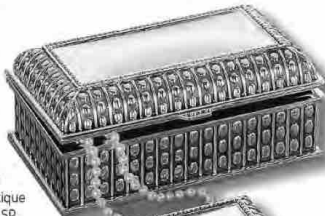

022023
Figaro Rectangular
Jewelry Box, NP 6" L

026038
Square Jewelry Box, NP 3"

022020
Victorian Jewelry Box,
NP 6" L x 5" W x 2.75" H

022021
Princess Victorian Jewelry Box, SP 3" L

026021
Beaded Antique
Rect. Box, SP
3" H x 7" L