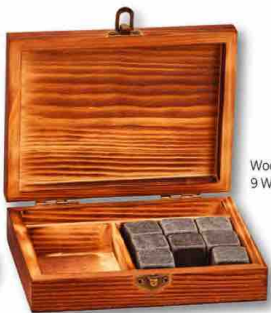

021212
Stainless Steel Pocket Flask,
6 Oz

Closed

002400
Shotgun Shell
Flask, 5" H

021213
Black Flask With
Stainless Steel Bottom,
8 Oz

021214
Olive Green Flask With
Stainless Steel Bottom,
8 Oz

Closed

069407
Wood Box w/Tongs,
9 Whiskey Stones &
Pouch