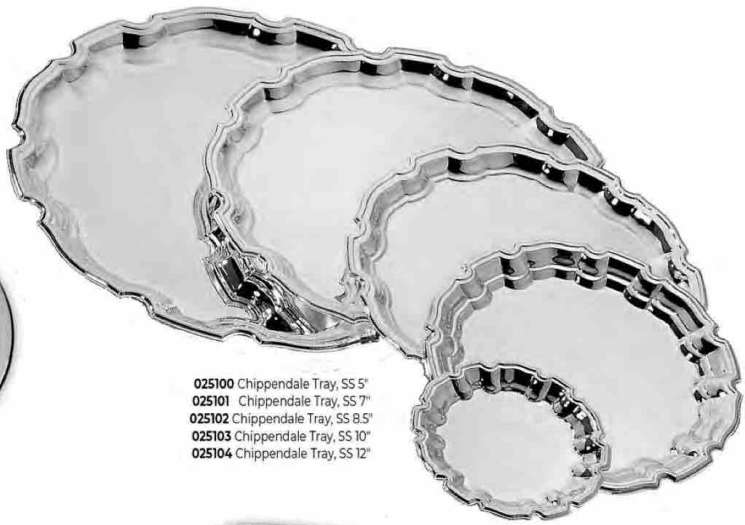

022156
Round 6" Tray, NP